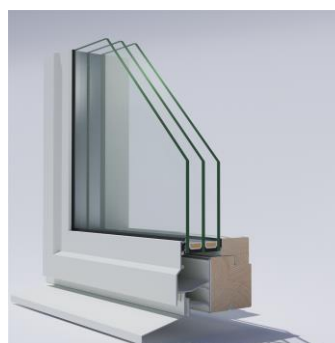

Haga LFI1003

Fixed window, tripple glazed internally beaded

Product Facts

Frame depth (mm)	100
Sound reduction Rw (dB)	33 - 46
U-value (W/m ² K)	1,0 - 1,3
Surface finish	Optional RAL or NCS
Weep holes	Hidden or Visible
Opening	-
Hinges	-

Install the windowsill in the innermost track