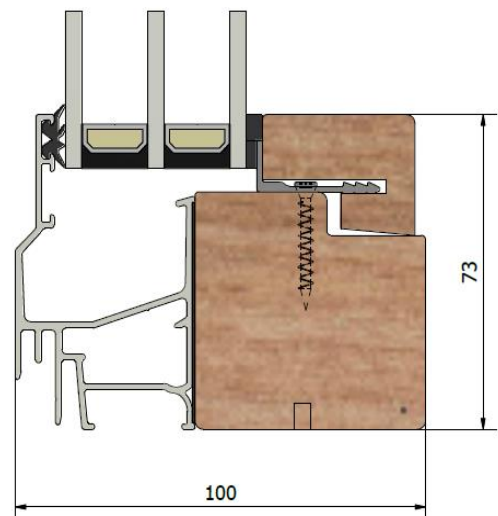

Haga LFI1003

Fixed window, tripple glazed internally beaded

Product Facts

Frame depth (mm)	100
Sound reduction Rw (dB)	33 - 46
U-value (W/m ² K)	1,0 - 1,3
Surface finish	Optional RAL or NCS
Weep holes	Hidden or Visible
Opening	-
Hinges	-

Install the windowsill in the innermost track